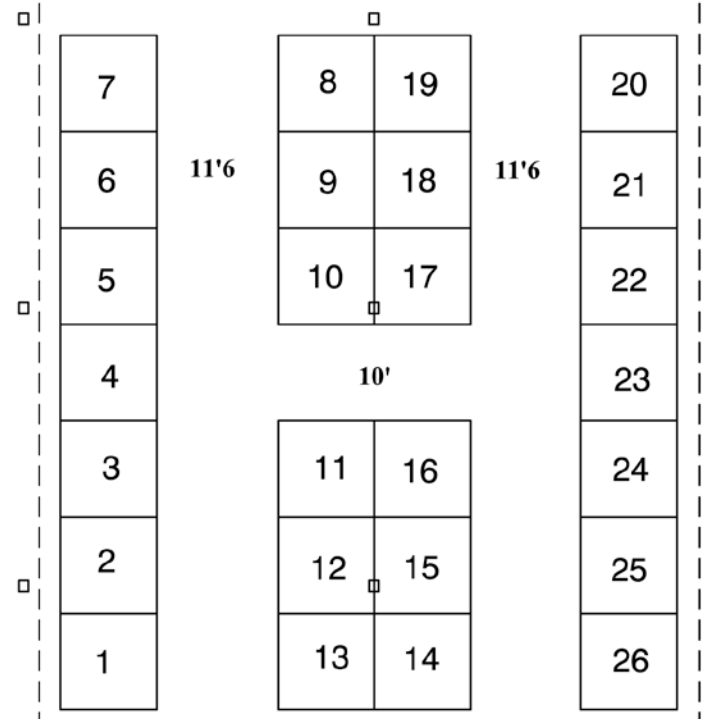

ASCCP 2008

Fantasia Ballroom-Section H

Contemporary Resort  
Lake Buena Vista, Florida

26-10x10 Booths

SERVICE CORRIDOR

BUFFETT AREA

ENTRANCE